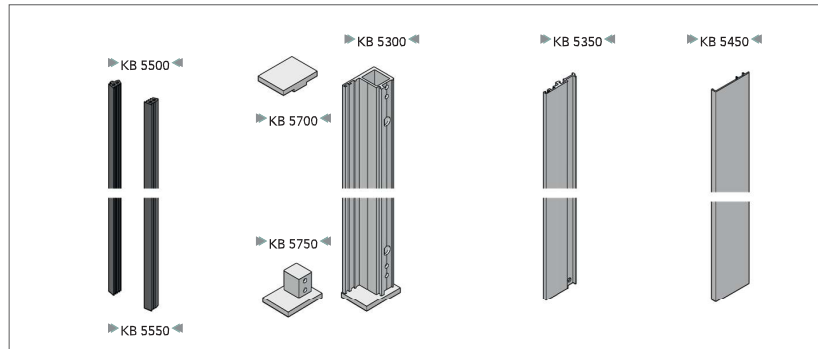

Aluminium Double Sash Window

PVC Double Sash Window

KB 5000 PARTS

INSTALLATION

KB 5050 PARTS

INSTALLATION

KB 5100 PARTS

INSTALLATION