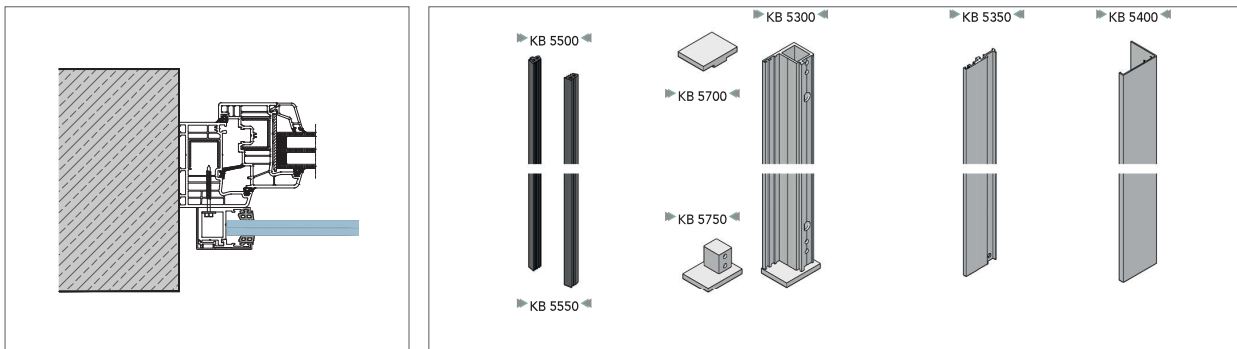

Aluminium Double Sash Window

PVC Double Sash Window

KB 5000 PARTS

INSTALLATION

KB 5050 PARTS

INSTALLATION

KB 5100 PARTS

INSTALLATION