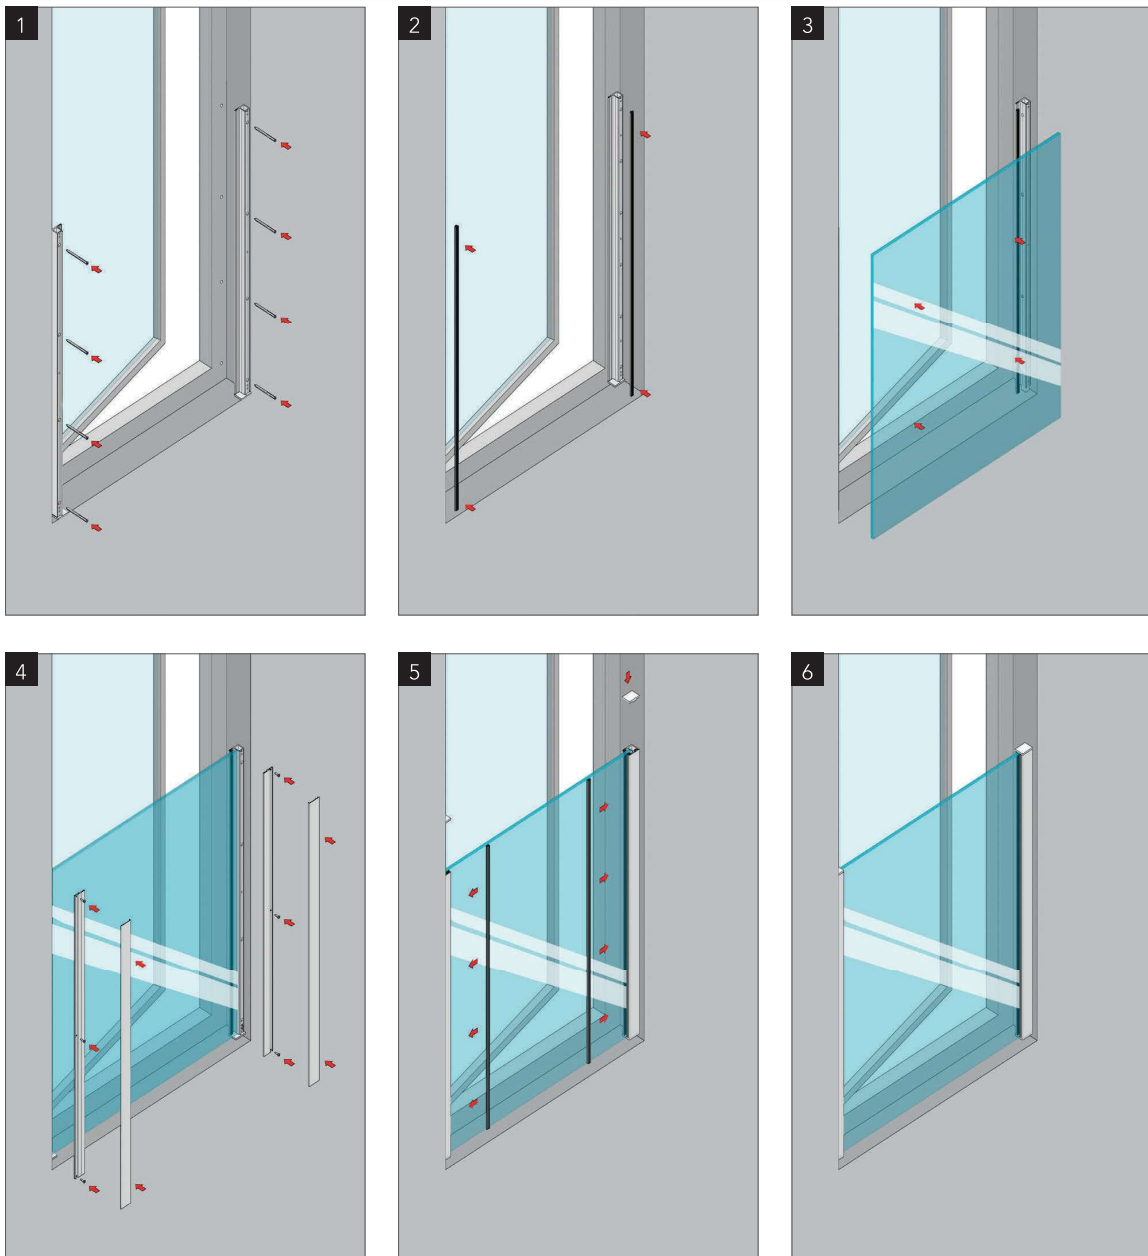

Aluminium Double Sash Window

PVC Double Sash Window

KB 5000 PARTS

INSTALLATION

KB 5050 PARTS

INSTALLATION

KB 5100 PARTS

INSTALLATION