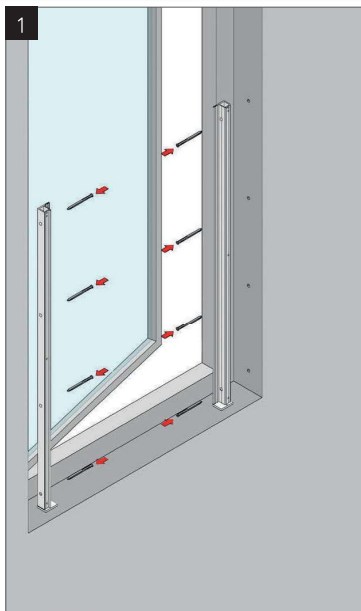

Aluminium Double Sash Window

PVC Double Sash Window

KB 5000 PARTS

INSTALLATION

KB 5050 PARTS

INSTALLATION

KB 5100 PARTS

INSTALLATION