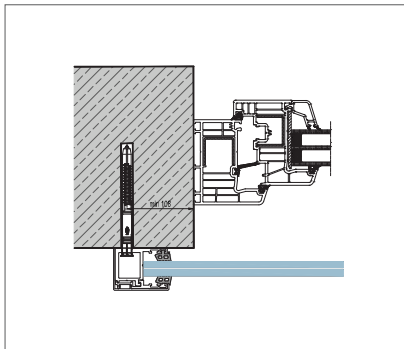

KB 5000

KB 5050

KB 5100

PREVIEW

Wood

Aluminium

PVC

Wooden Double Sash Window

Aluminium Double Sash Window

PVC Double Sash Window

KB 5000 PARTS

INSTALLATION

KB 5050 PARTS

INSTALLATION

KB 5100 PARTS

INSTALLATION